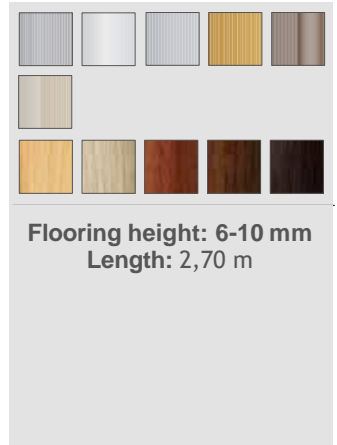

Click-up-block 15