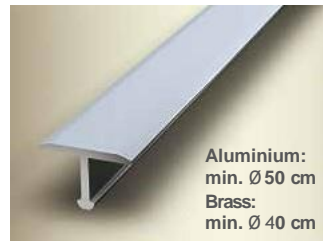

The Stair Profile System for your all individual ambience

Individual Designs

PF 303

min. Ø 24 cm

22,5 x 9,5 mm
Length: 2,50 m

PF873 EB

min. Ø 100 cm

42 x 32 mm (∧ 6mm)
Length: 2,50 m

PF 290

Aluminium:
min. Ø 50 cm
Brass:
min. Ø 40 cm

14 x 8 mm
Length: 2,70 m

PF 295

min. Ø 120 cm

24 x 6 mm
Length: 2,70 m

PF870 EB

min. Ø 80 cm