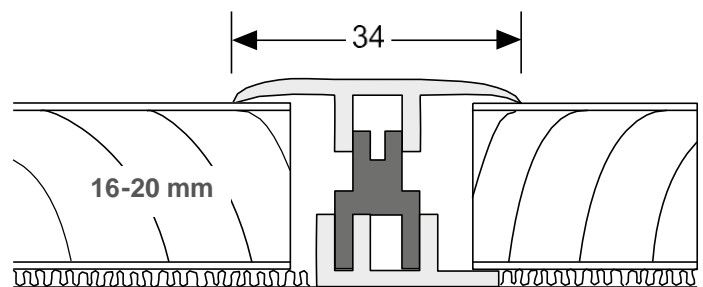

Connecting unit

End cap left

External corner 135°

End cap right

Internal corner 135°

External corner 90°

Internal corner 90°

Connecting unit

More Finishing Possibilities

Self-adhesive and bendable skirting allows creative design completed by fitting corners and connecting parts.

Innovative Profile Systems

PF588 L/LH

PF587 L/LH

PF586 L/LH

Click-up-block 15

Click-up-block 20

Well-designed and flat profile system
for floorings from 6-10mm height!

Application can be extended up to 20mm in height by the use of the Click-up-blocks

Flooring height: 7-15 mm
Length: 2,70 m