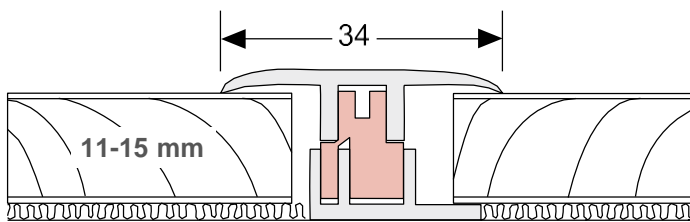

More Finishing Possibilities

Self-adhesive and bendable skirting allows creative design completed by fitting corners and connecting parts.

Innovative Profile Systems

PF588 L/LH

PF587 L/LH

PF586 L/LH

Click-up-block 15

Click-up-block 20

Well-designed and flat profile system
for floorings from 6-10mm height!

Application can be extended up to 20mm in height by the use of the Click-up-blocks

Flooring height: 7-15 mm
Length: 2,70 m