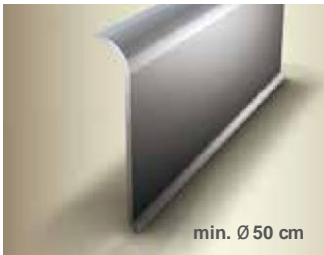

PF 935

End cap left

End cap right

External corner 90°

15 x 60 mm
Length: 2,50 m

Internal corner 90°

PF913 SK

3,5/12 x 80 mm
Length: 2,50 m